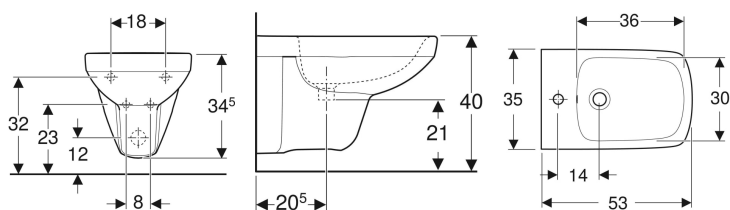

**Geberit Selnova Square wall-hung bidet**

Example image

**Characteristics**

- Wall-hung

**Technical data**

Product material

Vitreous china

Art. no.	Colour / surface	Overflow	B	H	T
500.271.01.1	white	visible	35 cm	35.5 cm	53 cm